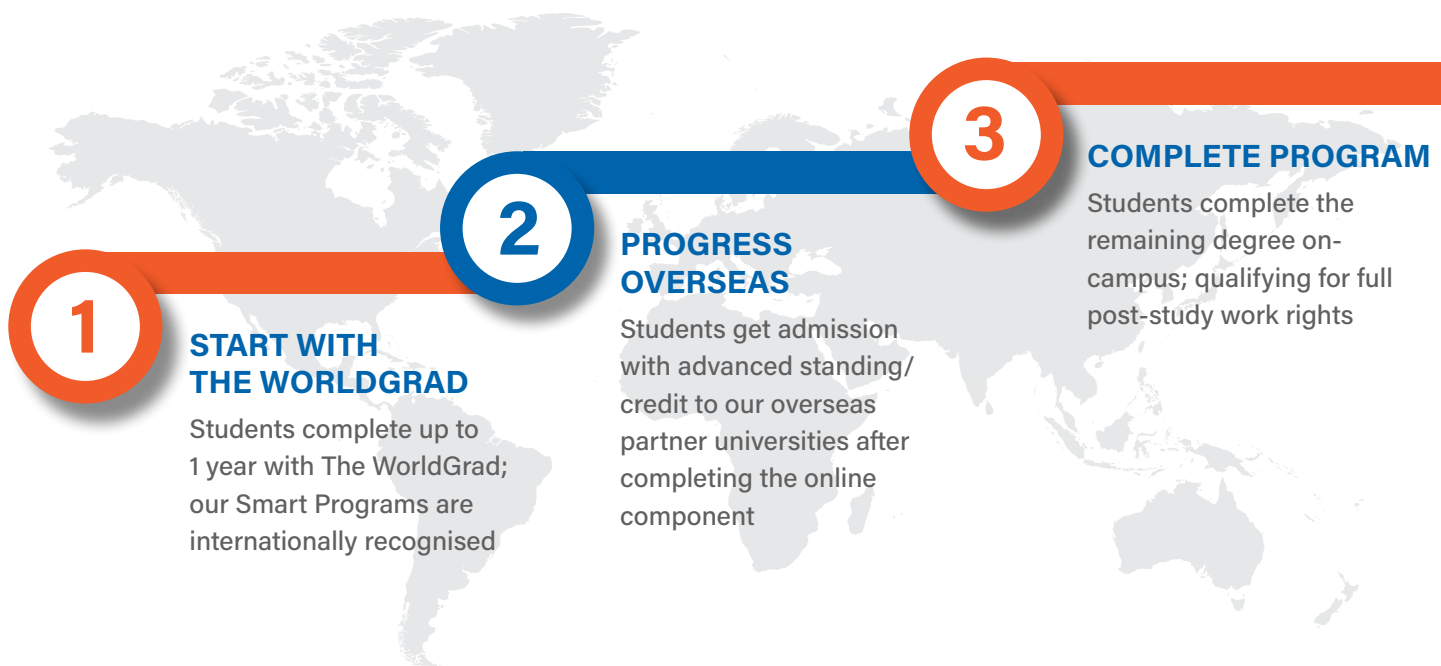

## The WorldGrad Scholarships

Empower Your Academic Journey with The WorldGrad's Exclusive Scholarships\*

The WorldGrad offers meritorious students an option to win scholarships based on their academic performance. Students can access 2 types of scholarships in addition to any other ongoing scholarships offered by our university partners at any time. These scholarships are exclusive to our students thanks to our academic partnerships with overseas universities.

### SmartGrad Scholarship

INR 80,000 - 1,50,000  
Eligibility: Achieve > 75% in Class 12

### Overseas Scholarship

Up To USD 4,000  
Eligibility: On Progression

# The WorldGrad Journey