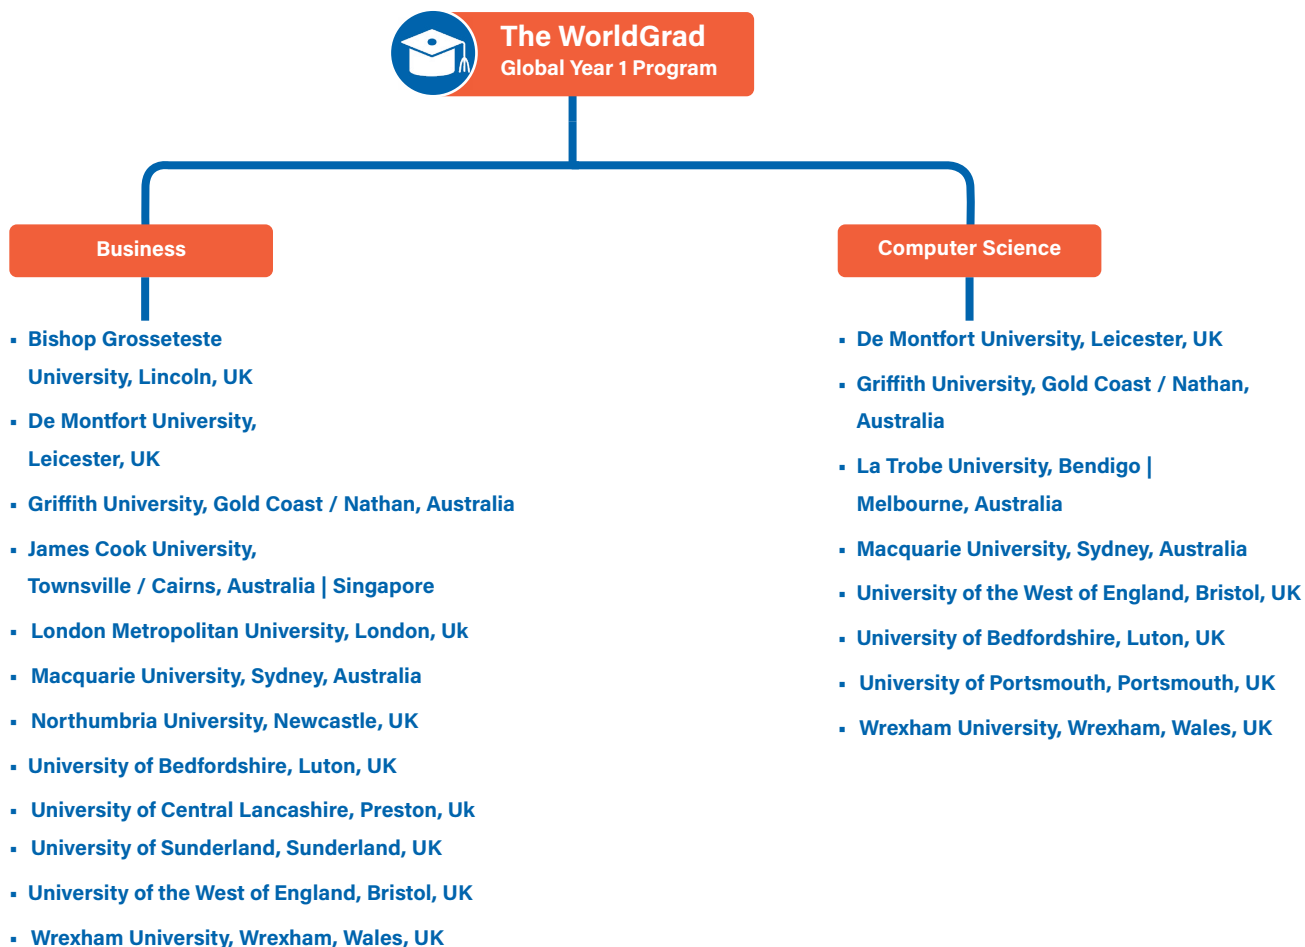

## Who We Are

The WorldGrad is an **award-winning education provider and academic partner to globally ranked universities**, dedicated to making high-quality overseas education more accessible to students. We jointly offer programs with overseas universities that allow students to complete up to 1 year of their international degree from home and progress overseas for the rest of the program. Students can choose from a range of **undergraduate and postgraduate programs in STEM and business fields**.

On successful completion of the Smart Program, the students progress to **year 2 of their undergraduate degree** to complete the remainder of their degree at their chosen university and qualify for **post-study work rights** for up to 5 years in Australia or 2 years in the UK.

\*Requirements may vary as per the university admission criteria. For more information reach out to The WorldGrad team.

# Degree Outcomes Via The WorldGrad (Pearson BTEC)

Upon **completing their class 12**, students can start The WorldGrad's Global Year 1 Program. Students progress to the university campus in Australia, the UK or Singapore to complete any of the listed degrees after completing the Smart Program in-country.